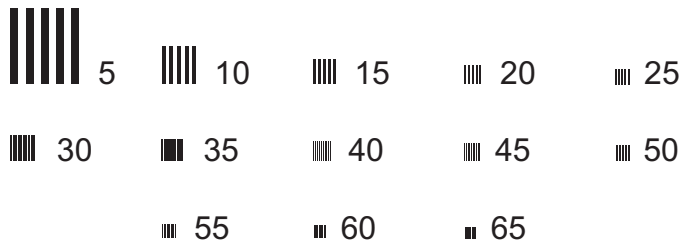

Circle	h
18cm	25cm
36cm	50cm
72cm	100cm

Circle width

DROP BEAR TECHNOLOGIES  
 LP/MM QUICK TEST... PRINT TO ANY SCALE  
 LARGER IS BETTER...

← FULL  
SCREEN

FULL  
SCREEN →

[WWW.DROPBEARTECH.COM](http://WWW.DROPBEARTECH.COM)